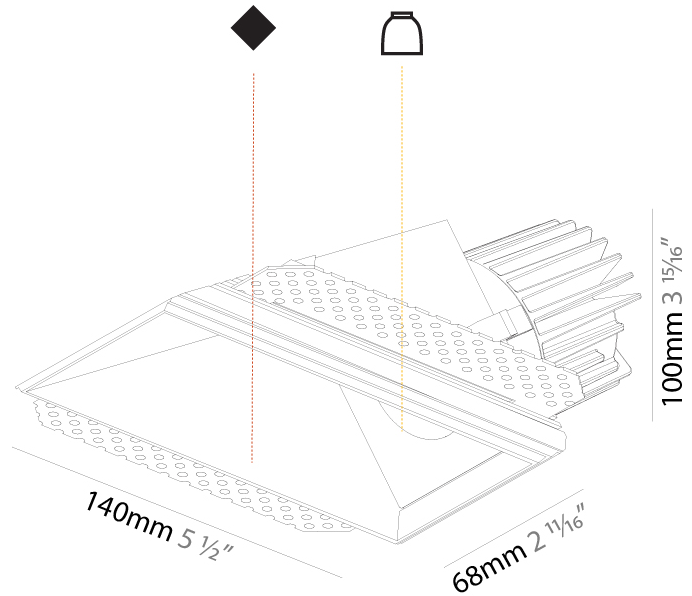

GENERAL

Series: Cave
Subseries: Cave Wallwash
Brand: Prolicht
Division: Architectural
Mounting Type: Trimless
Mounting Location: Ceiling
Subcategory: Downlight

PHYSICAL

Shape: Rectangle
Length (mm): 140
Length (in): 5 1/2
Width (mm): 70
Width (in): 2 3/4
Height (mm): 100
Height (in): 3 15/16
Ceiling Thickness (mm): 10 / 12.5 / 15
Ceiling Thickness (in): 3/8 or 1/2 or 9/16
Min. Recessing Depth (mm): 110
Min. Recessing Depth (in): 4 5/16
Light Distribution: Asymmetric
Fixture Finish: SSR / BKV / CWI / CRY / HAB / UFT / ITA / RUA / FTG / MYG / LOD / PUS / FRO / FUP / KIA / POP / BLS / SPG / MEY / GOH / GUM / CHC / COM / ABZ / JAG / OBR / MOS / ROR
Fixture Material: Aluminum Die Cast
Cut-out Measurements: 150mm / 5 7/8" x 85mm / 3 3/8"
Upon Request: Unique Ceiling Thickness

ELECTRICAL

Lamp Type: LED (Zhaga Standard)
Total Output Wattage (W): 14.7
Dimming: Dali Dimming
Driver Included: No
Driver Location: Recessed Housing
Driver Type: Constant Current -120Vac
Driver Class: Class 2
Housing: See components
Input Voltage (V): 120
Constant Current (MA): 350

LED

Color Temperature (°K): Warm Dim
Max. Delivered Lumen (lm): 850
CRI: >90 CRI
Lamp Life (hrs): 50000
Upon Request: Special Color Temperature

OPTICAL

Reflector: 20 / 40 / 60
Upon Request: Special Beam Angles

RATINGS AND CERTIFICATIONS

Certified By: Certified for North American Standards
IP rating: IP20